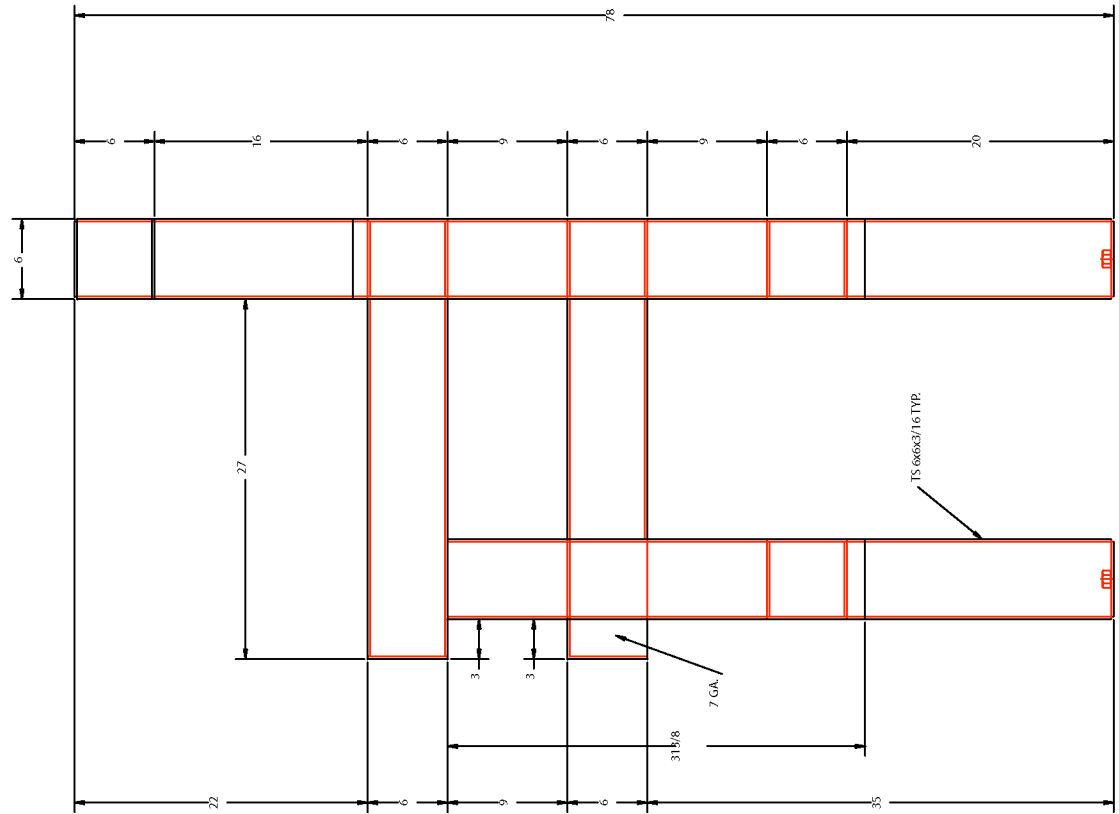

3/4-10 HEX NUT  
TYP.

PROJECT NO.	120105	DATE	12/01/05
PROJECT NAME	DOUG KORNFIELD	DESIGNER	DOUG KORNFIELD
PROJECT NO.	15104	DATE	12/01/05
PROJECT NAME	D-15104-S	DESIGNER	DOUG KORNFIELD
PROJECT NO.	15104	DATE	12/01/05
PROJECT NAME	D-15104-S	DESIGNER	DOUG KORNFIELD
PROJECT NO.	15104	DATE	12/01/05
PROJECT NAME	D-15104-S	DESIGNER	DOUG KORNFIELD